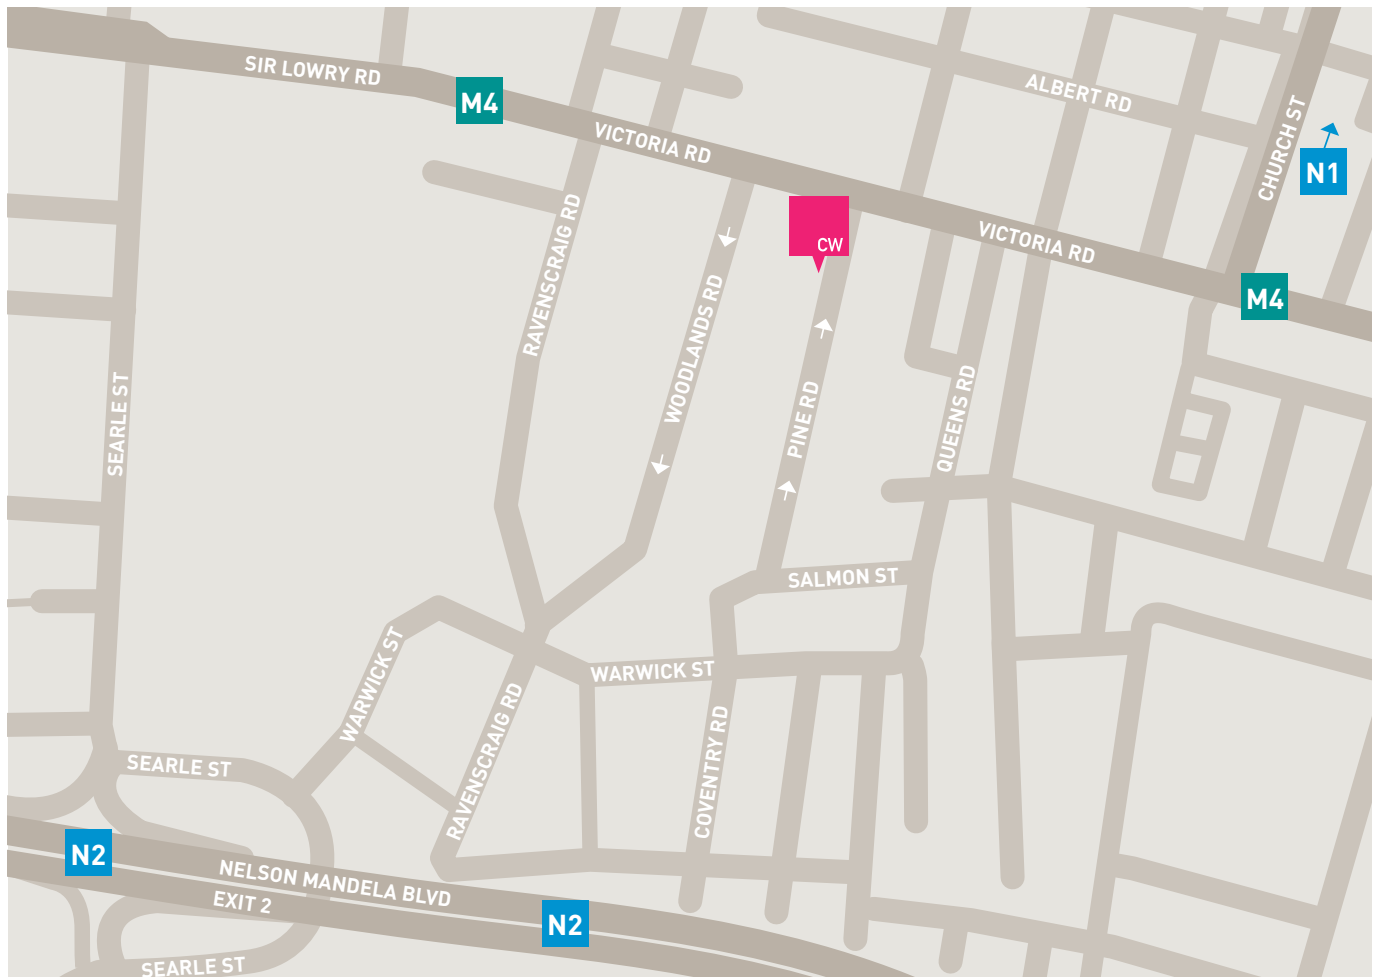

DIRECTIONS TO

COLOURWORKS

CAPE TOWN

Address:

48 Pine Road, Woodstock, 7925

From N2

- Take exit 2 from N2
- Turn left onto Searle Street
- Take the 1st right onto Upper Warwick Street/Warwick Street
- Take the 2nd left onto Coventry Road
- Take the 1st left onto Pine Road

From N1

- Take exit 3 from N1 for Lower Church Street toward Woodstock/M176
- Merge onto Lower Church Street
- Continue onto Church Street
- Turn right onto Victoria Road
- Take the 2nd left onto Queens Road
- Turn right onto Salmon Street
- Take the 1st right onto Pine Road