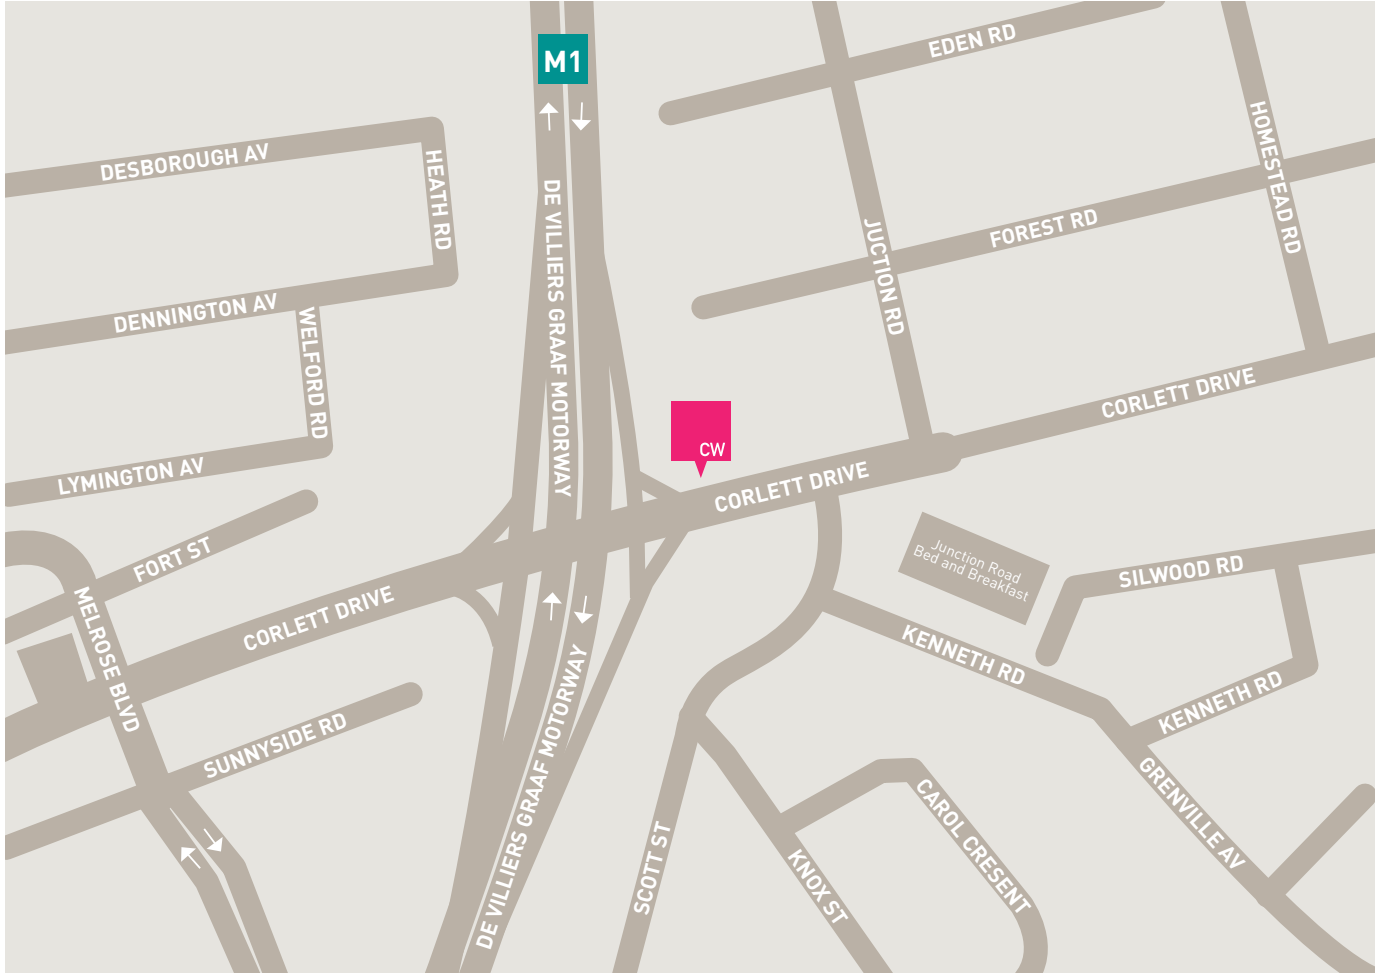

DIRECTIONS TO

COLOURWORKS JOHANNESBURG

Address:

2nd floor, Waverley Office Park, 125 Corlett Drive, Bramely

- Take the M1 and then take Corlett drive off-ramp off the M1 south
- Turn left and take your first left again
- Waverley Office Park is there on the corner