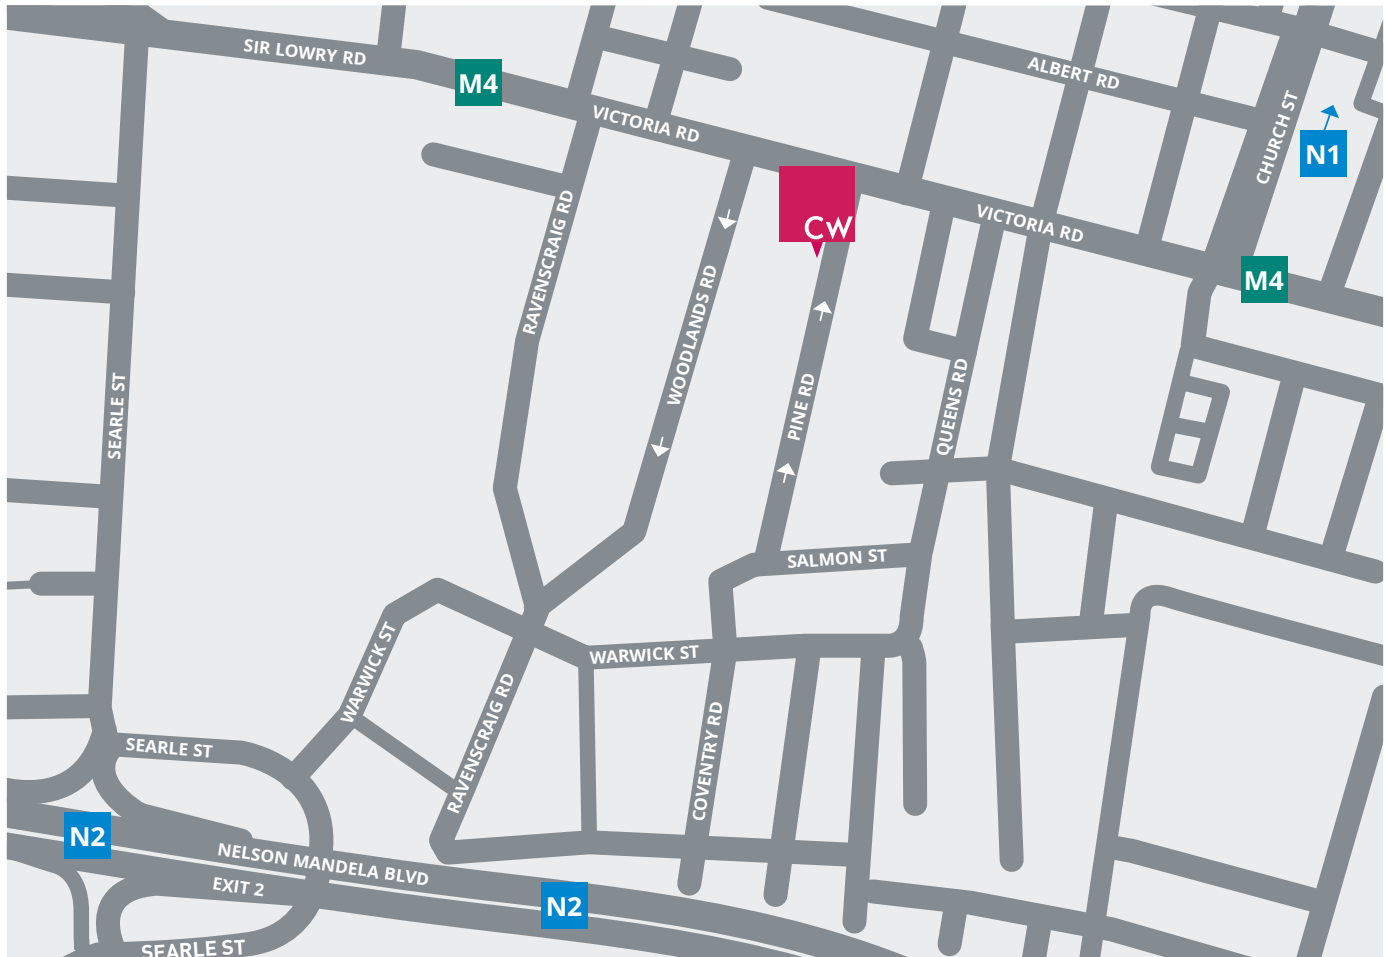

Directions to our office in

Cape Town

Address

48 Pine Road, Woodstock, 7925

Directions

From N2

- Take exit 2 from N2
- Turn left onto Searle Street
- Take the 1st right onto Upper Warwick Street/Warwick Street
- Take the 2nd left onto Coventry Road
- Take the 1st left onto Pine Road

From N1

- Take exit 3 from N1 for Lower Church Street toward Woodstock/M176
- Merge onto Lower Church Street
- Continue onto Church Street
- Turn right onto Victoria Road
- Take the 2nd left onto Queens Road
- Turn right onto Salmon Street
- Take the 1st right onto Pine Road