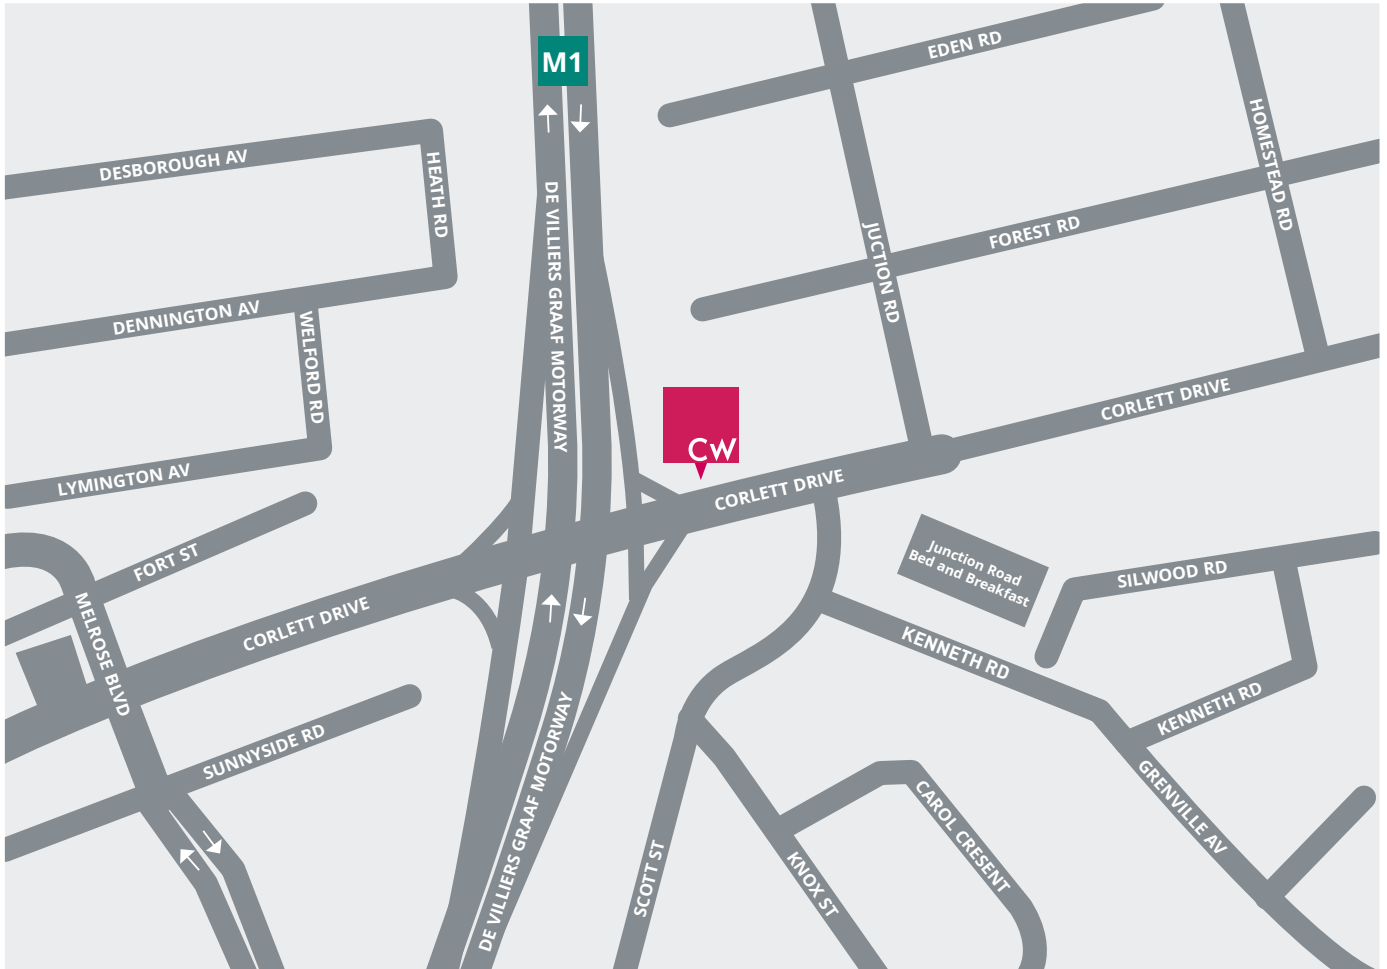

Directions to our office in

Johannesburg

Address

2nd floor, Waverley Office Park, 125 Corlett Drive, Bramley

Directions

- Take the M1 and then take Corlett drive off-ramp from the M1 south
- Turn left and take your first left again
- Waverley Office Park is on the corner